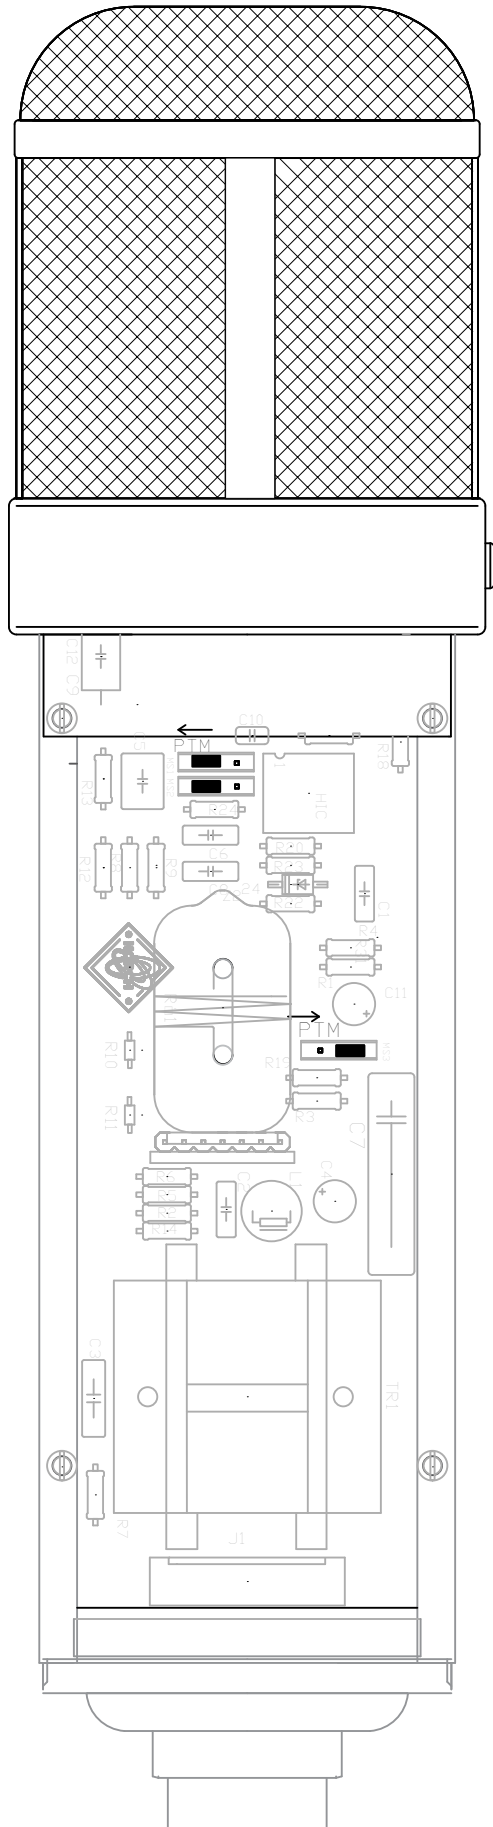

# HORCH RM2J Mark2 configuration

Pure Tube Mode:  
Jumper shown in Pure Tube Mode Position